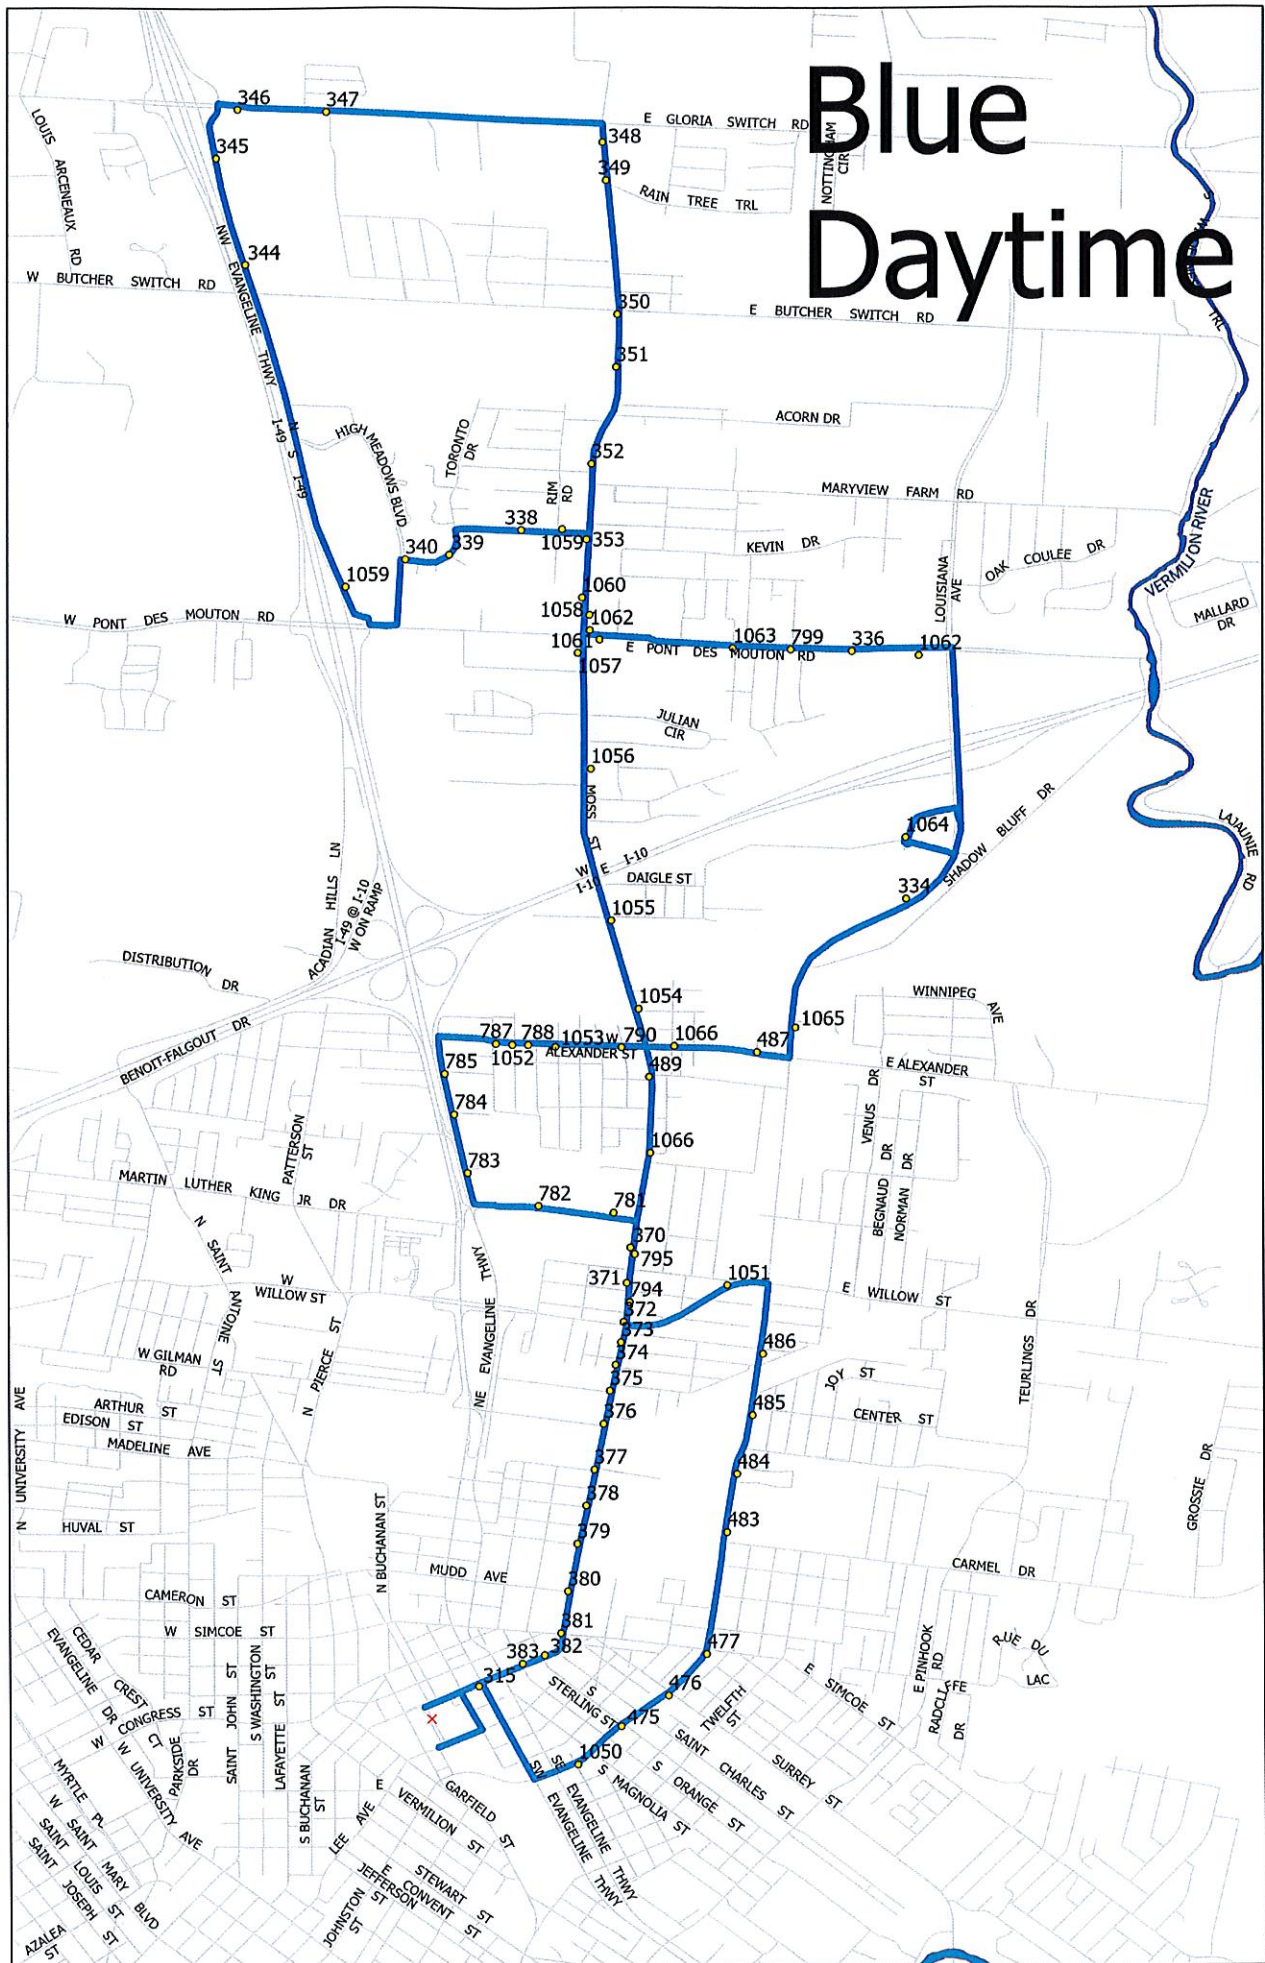

Blue Daytime

BLUE ROUTE

stop_id	stop_name	stop_id	stop_name
315	JEFFERSON & SW THRUWAY	345	NE FRONTAGE AT CHILIS
1050	LOUISIANA & PLUM	346	GLORIA SWITCH AT LOWES
475	LOUISIANA & STERLING	347	GLORIA SWITCH & AMESBURY
476	LOUISIANA & SURREY	348	GLORIA SWITCH & MOSS
477	LOUISIANA & SIMCOE	349	MOSS & RAIN TREE TRAIL
483	LOUISIANA AT FAMILY DOLLAR	350	MOSS & BUTCHER SWITCH RD
484	LOUISIANA AT HOLY FAMILY APTS	351	MOSS AT ACADIAN MIDDLE
485	LOUISIANA & CENTER	352	MOSS & NOVA SCOTIA
486	LOUISIANA & RANDOLPH	353	MOSS & SIDNEY MARTIN
1051	WILLOW & PINE	1060	MOSS AT AUTOZONE
794	MOSS AT LA SEAFOOD	1061	PONT DES MOUTON AT CVS
795	MOSS AT CHEVRON	1063	E PONT DES MOUTON & RUE ROYALE
781	CASTILLE AT NORTHGATE MALL	799	E PONT DES MOUTON & AMBER
782	CASTILLE AT WILLOW CHARTER ACADEMY	336	PONT DES MOUTON AT BROWN PARK
783	FRONTAGE AT RAMADA	1062	PONT DES MOUTON AT LA BONNE VIE APTS
784	FRONTAGE AT WAFFLE HOUSE	1064	LOUISIANA AT STIRLING SHOPPING CTR
785	FRONTAGE AT SUPER 8	334	LOUISIANA AT ACADEMY
787	ALEXANDER & DALE	1065	LOUISIANA AT RAINTREE TOWNHOMES
1052	ALEXANDER & DARREL	487	E ALEXANDER AT 327 E ALEXANDER
788	ALEXANDER & MACKLYN	1066	E ALEXANDER & BROUSSARD
1053	ALEXANDER & ODILE	489	MOSS & SOULIER
790	ALEXANDER & AZELIE	1066	MOSS & CHRYSLER
1054	MOSS & IRMA	370	MOSS AT NORTHGATE MALL
1055	MOSS & GLENHILL	371	MOSS & W. EVERGREEN
1056	MOSS AT 3404 MOSS ST	372	MOSS & WILLOW
797	MOSS & JULIAN	373	MOSS AT CVS 1315 MOSS ST
1057	MOSS AT KEVIN GUIDRY	374	MOSS & CARLTON
1062	MOSS & PONT DES MOUTON	375	MOSS & CHAPPIUS
1058	MOSS AT CIRCLE K	376	MOSS & DONLON
1059	SIDNEY MARTIN & RIM	377	MOSS & SOPHIE
338	SIDNEY MARTIN AT COURTYARD	378	MOSS & BELLOT
339	TORONTO & MORNING GLORY	379	MOSS & CHOPIN - STOP 2
340	TORONTO & HIGH MEADOWS	380	MOSS & MUDD
798	NE FRONTAGE & HIGH MEADOWS	381	MOSS & SIMCOE
1059	NE FRONTAGE AT BUFFALO WILD WINGS	382	JEFFERSON & STERLING
344	NE FRONTAGE AT RESTORE	383	JEFFERSON & N. ORANGE