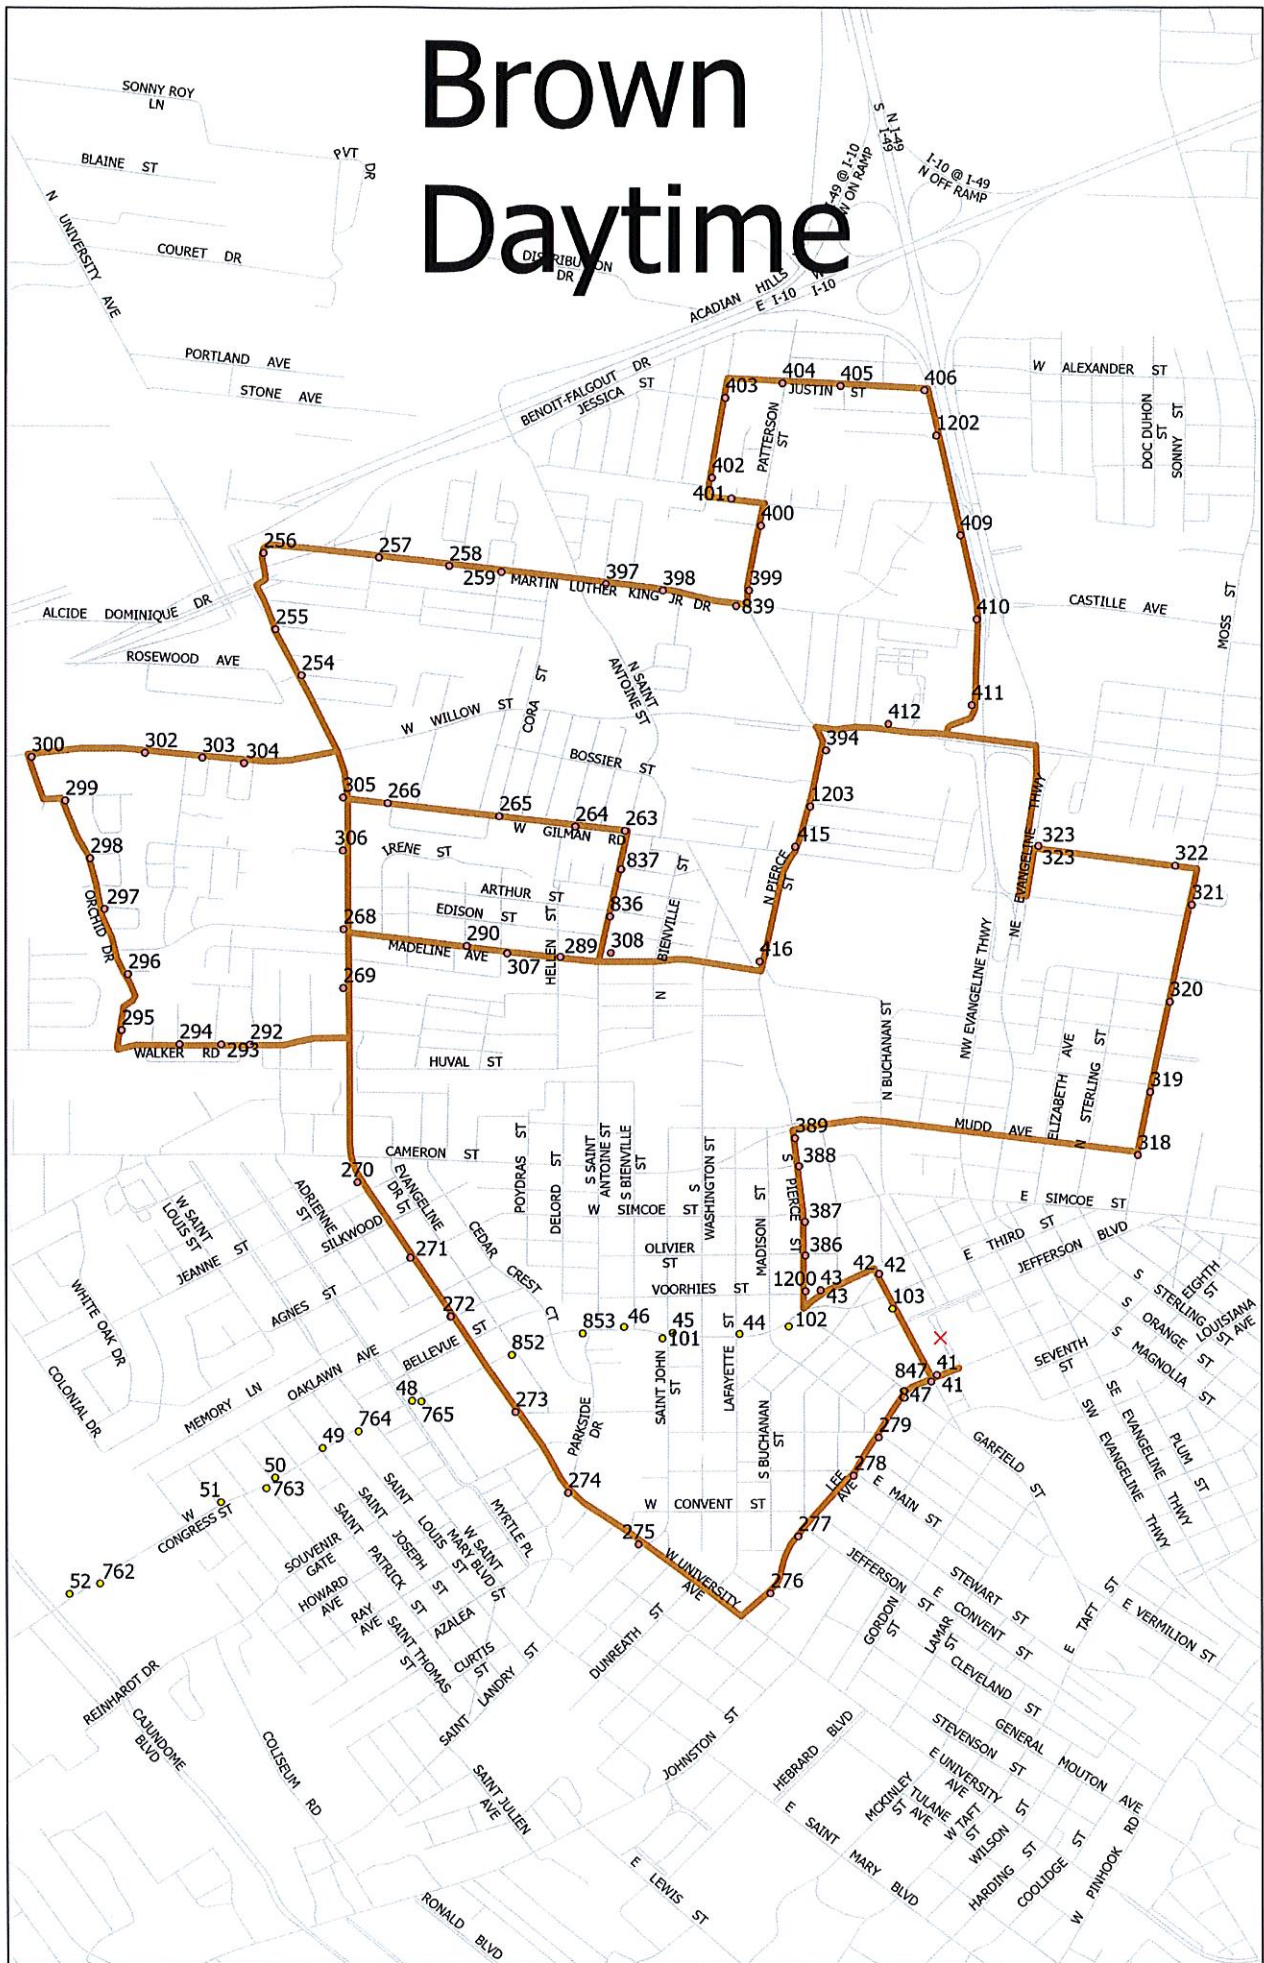

Brown Daytime

BROWN ROUTE

stop_id	stop_name	stop_id	stop_name
41	LEE & CYPRESS	406	JUSTIN & FRONTAGE
42	CYPRESS & 2ND	1202	NW FRONTAGE AT HOWARD JOHNSON
43	W. CONGRESS & S. PIERCE	409	FRONTAGE AT PARKWAY PLAZA
1200	PIERCE AT UPTOWN LOFTS	410	FRONTAGE & MLK
386	PIERCE & OLIVIER	411	FRONTAGE AT PHILADELPHIA CHURCH
387	PIERCE & SIMCOE	412	WILLOW AT COMM. SERVICES
388	PIERCE & SHERMAN	413	PIERCE AT PRIDE PLAZA
389	PIERCE & CAMERON	1203	PIERCE & LENA
319	MOSS & CHOPIN	415	PIERCE & GILMAN
320	MOSS & TISSINGTON	416	PIERCE & MADELINE
321	MOSS & DEVA	308	MADLINE & ST. ANTOINE
322	MOSS & CHAPPIUS	289	MADLINE & HELLEN
323	CHAPPIUS & NE FRONTAGE	307	MADLINE & CELESTE
412	WILLOW AT COMM. SERVICES	290	MADLINE & JACK
413	PIERCE AT PRIDE PLAZA	269	UNIVERSITY & PORTLOCK
1203	PIERCE & LENA	292	WALKER & TOUNOIR
415	PIERCE & GILMAN	293	WALKER & NEWPORT
416	PIERCE & MADELINE	294	WALKER & LEROY
308	MADLINE & ST. ANTOINE	295	ORCHID AT HOUSE 501
836	ST. ANTOINE & ARTHUR	296	ORCHID & DAISY
837	ST. ANTOINE & FLORENCE	297	ORCHID & MARIGOLD
838	ST. ANTOINE & GILMAN	298	ORCHID & DAFFODIL LOOP
264	GILMAN & FRIENDSHIP	299	ORCHID & ASTER
265	GILMAN & CORA	300	ASTER & WILLOW
266	GILMAN & KENNEDY	302	WILLOW AT MAISON DE LEMAIRE
254	UNIVERSITY & WINDMILL	303	WILLOW AT WILLOWBROOK II
255	UNIVERSITY & DELORIES	304	WILLOW AT WILLOWBROOK
256	MLK AT DAYS INN	305	UNIVERSITY & GILMAN
257	MLK & COOPER	306	UNIVERSITY & KEELING
258	MLK AT TOWNHOMES	268	UNIVERSITY & MADELINE
259	MLK & FOOTE	269	UNIVERSITY & PORTLOCK
397	MLK & LINCOLN	270	UNIVERSITY & JEANNE
398	MLK AT HIMBOLA MANOR	271	UNIVERSITY & AGNES
839	MLK & PATTERSON	272	UNIVERSITY & OAKLAWN
399	PATTERSON AT ALICE BOUCHER	273	UNIVERSITY & VERSAILLES
400	PATTERSON & ROE	274	UNIVERSITY & PARKSIDE
401	HAMMOND & ANTELOPE	275	UNIVERSITY & ST. LANDRY
402	S. RICHTER AT HOUSE 151	276	LEE & AVE B
403	S. RICHTER & JESSICA	277	LEE & JEFFERSON
404	JUSTIN & PATTERSON	278	LEE & MAIN
405	JUSTIN & BERANDA	279	LEE & VERMILION
		847	LEE & CYPRESS STOP 2